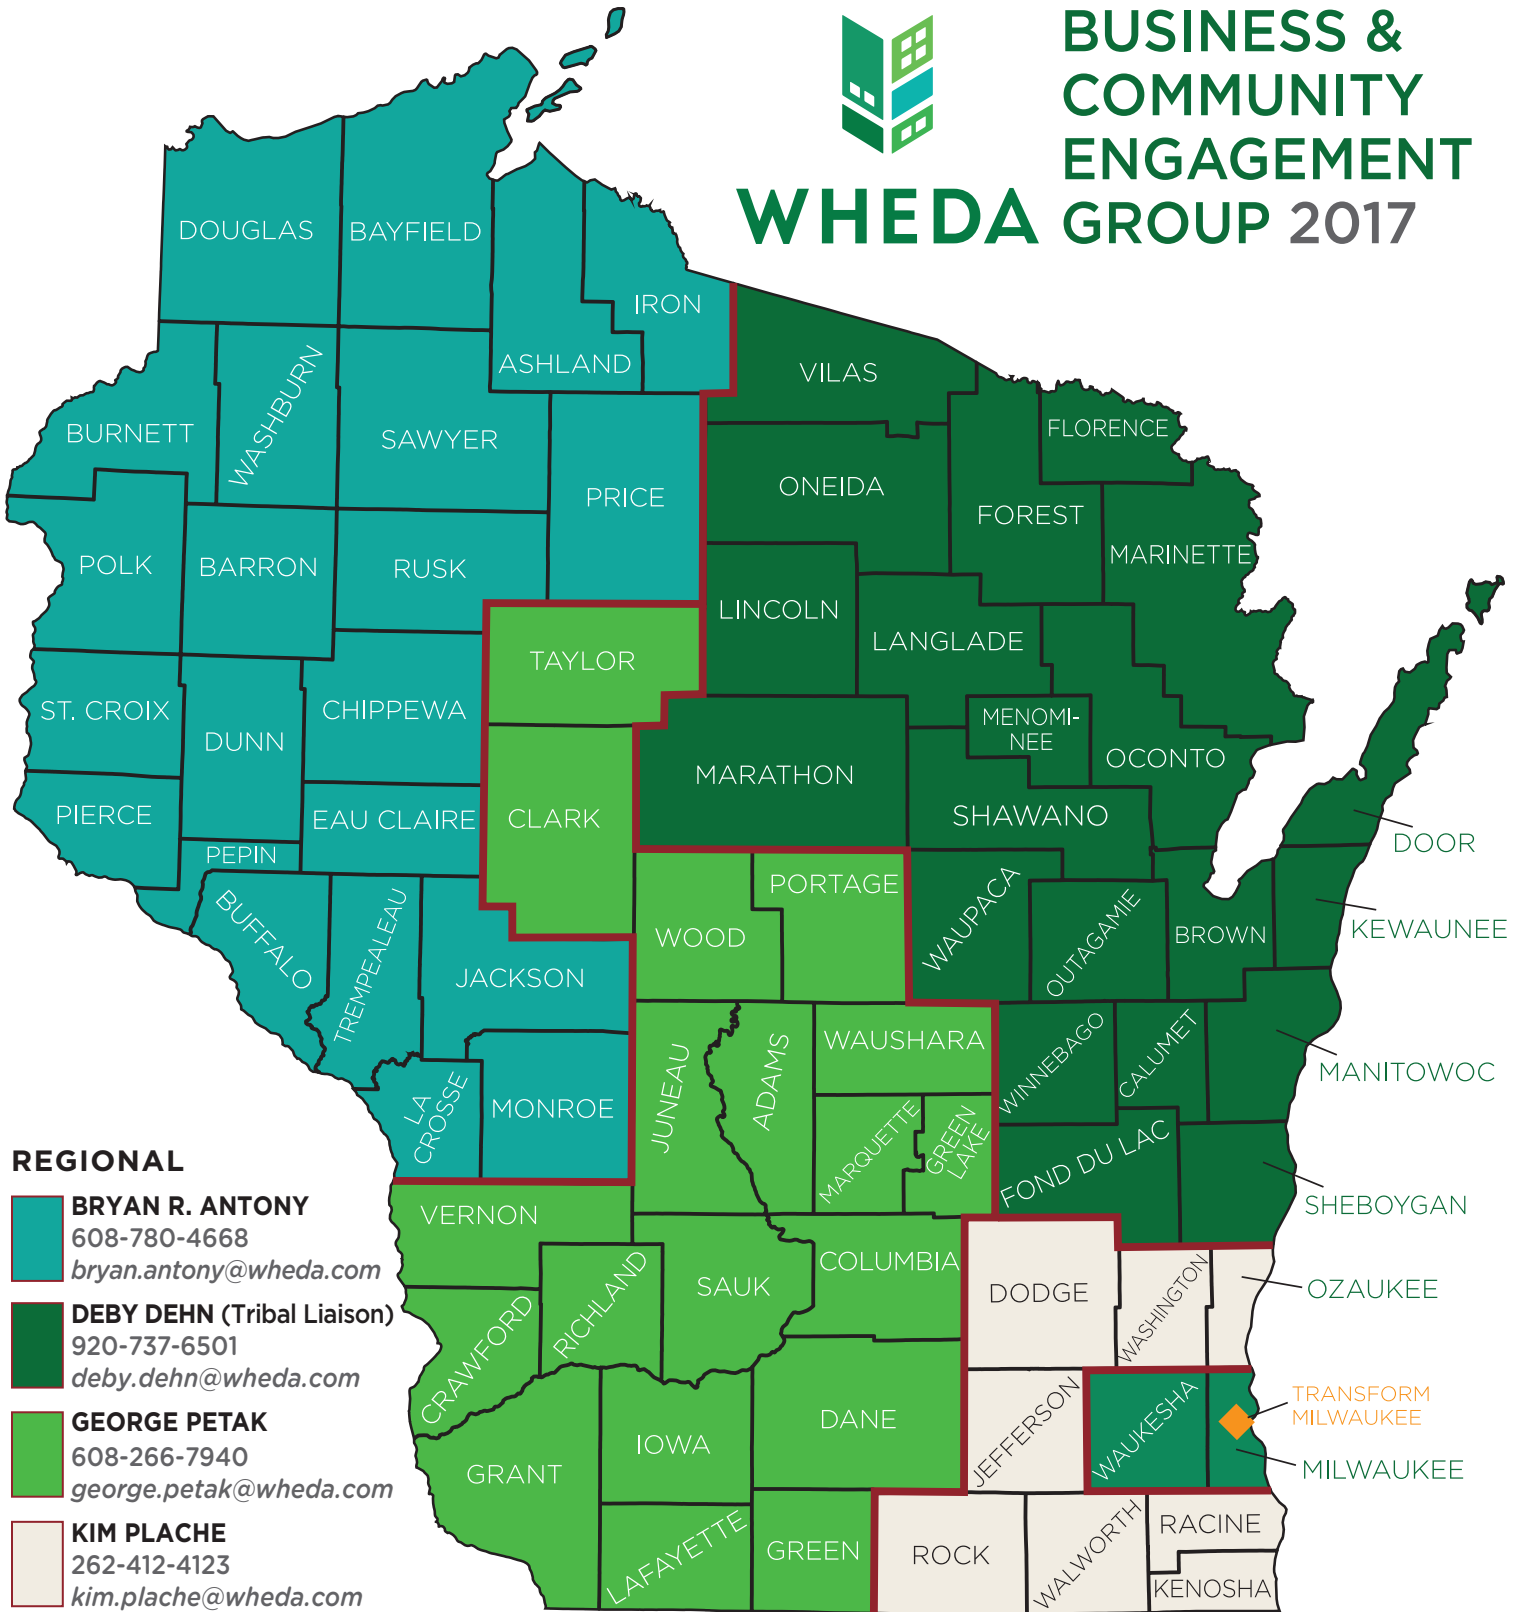

BUSINESS & COMMUNITY ENGAGEMENT WHEDA GROUP 2017

REGIONAL

BRYAN R. ANTONY
608-780-4668
bryan.antony@wheda.com

DEBY DEHN (Tribal Liaison)
920-737-6501
deby.dehn@wheda.com

GEORGE PETAK
608-266-7940
george.petak@wheda.com