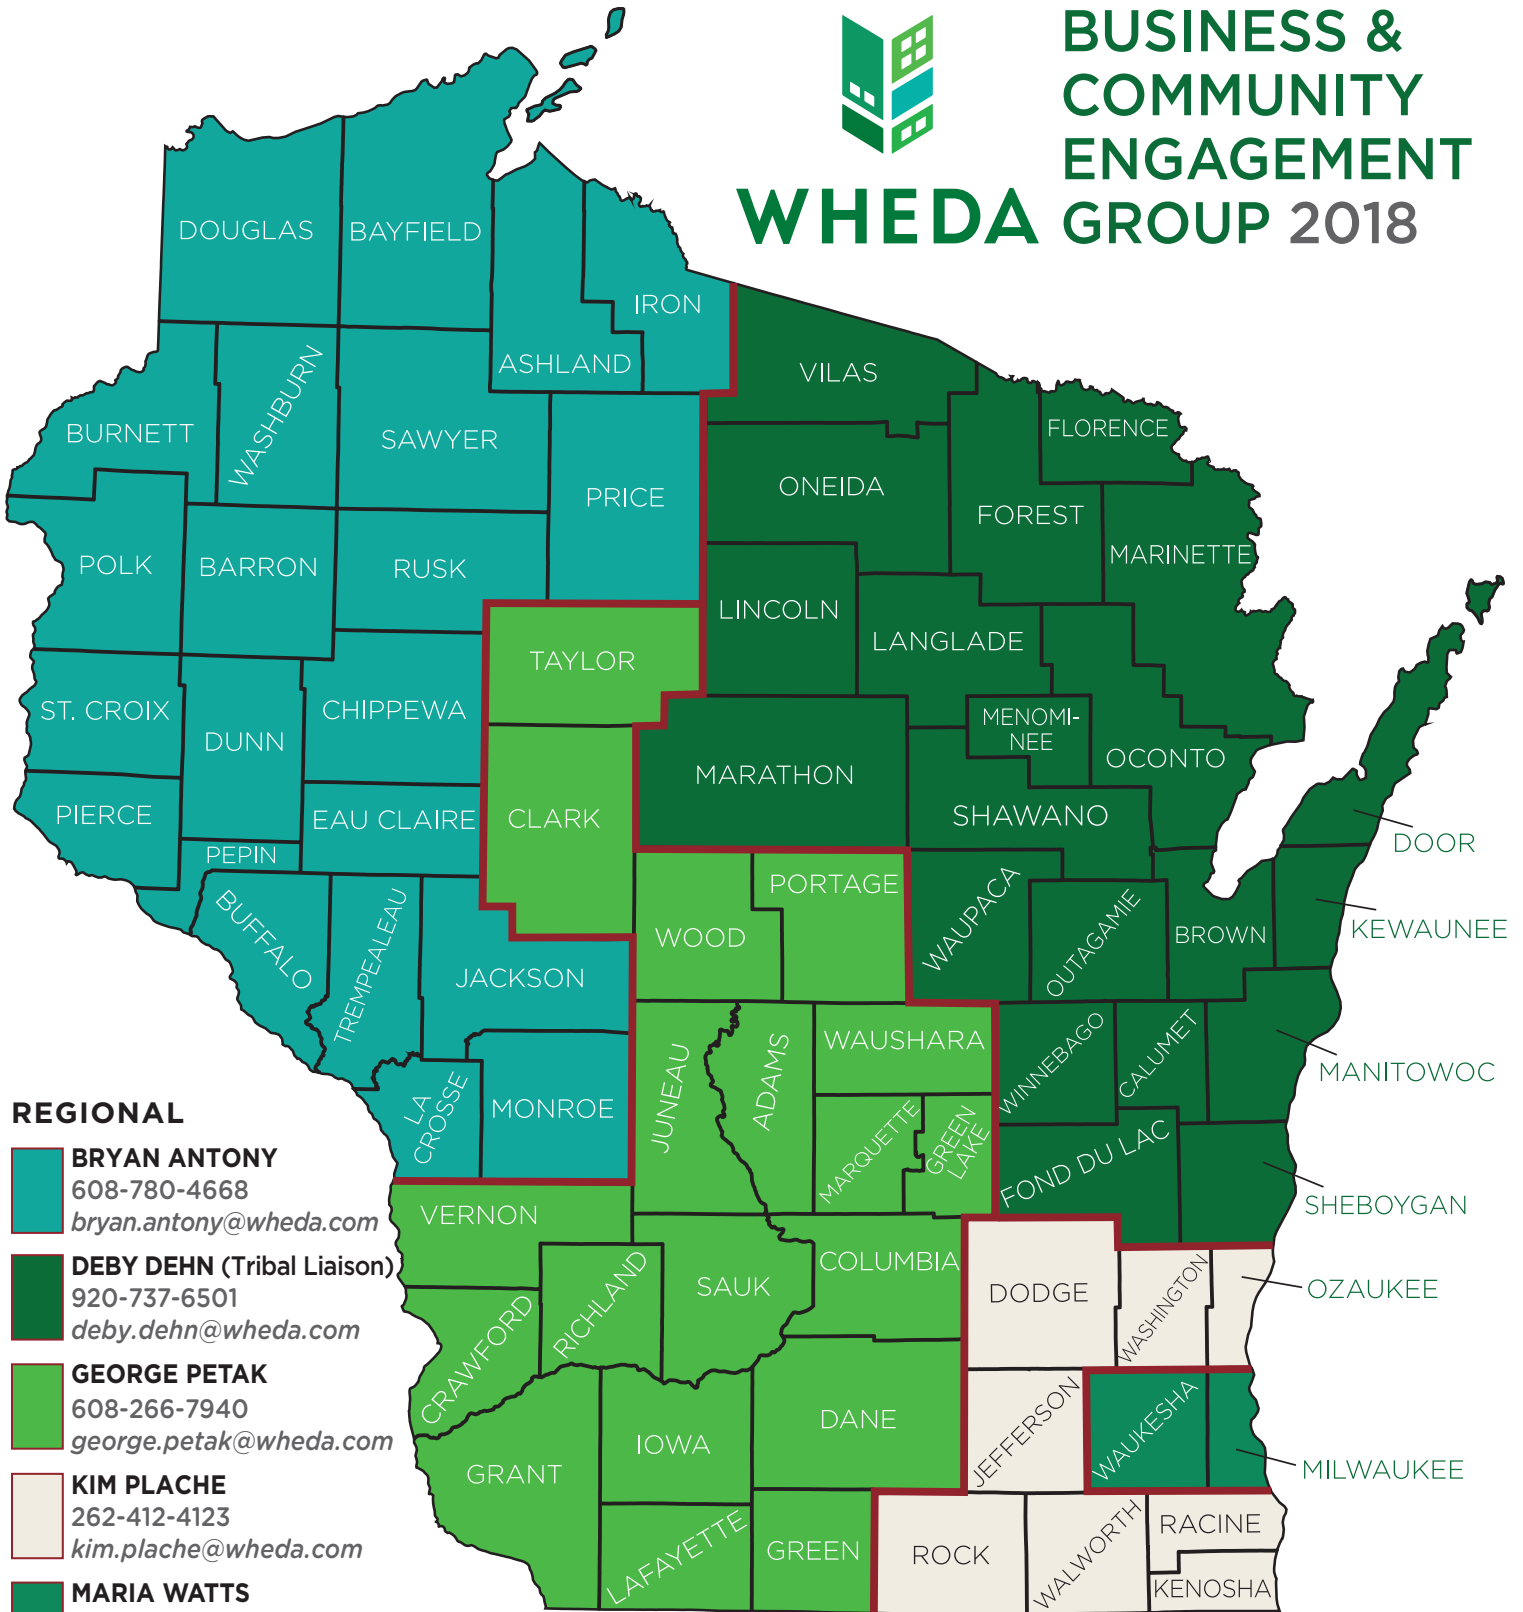

BUSINESS & COMMUNITY ENGAGEMENT WHEDA GROUP 2018

REGIONAL

BRYAN ANTONY
608-780-4668
bryan.antony@wheda.com

DEBY DEHN (Tribal Liaison)
920-737-6501
deby.dehn@wheda.com

GEORGE PETAK
608-266-7940
george.petak@wheda.com